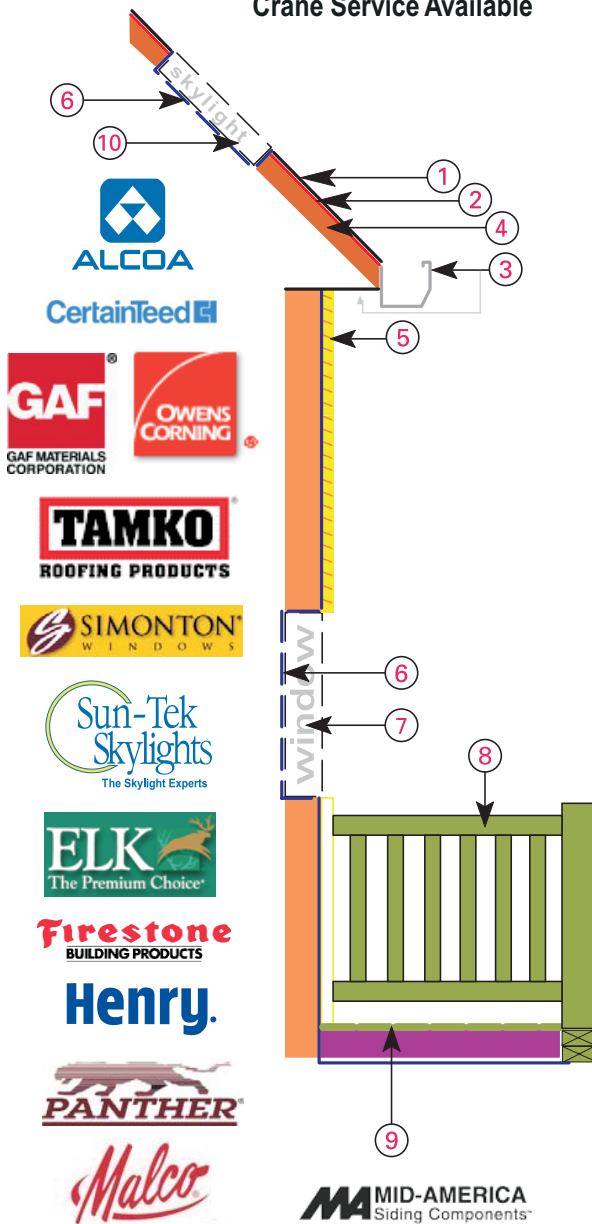

Crane Service Available

- 1) **Steep Slope Roofing Systems** SHINGLES--*Tamko; Elite, Heritage, Lamarite; CertainTeed; Landmark Series, Horizon, Independence, Carriage House, Grand Manor; Owens Corning; Oakridge Series, Supreme 25; GAF; Royal Sovereign, Timberline Series, Slateline; Elk; Prestique; Wood Shingles & Shakes; Imitation Slate--Ecostar Majestic Slates; STANDING SEAM METAL--Coastal Metal, Atas, Metal Sales, Firestone Flat Stock, Stone Coated Metal-Decra*
Cements/Coatings--Henry & Tamko Roof Cement, Aluminum Coatings, Elastomeric Coatings, Asphalt Primer
Fasteners Coil Nails, EG Roof Nails, Copper Nails, Trim Nails, Cap Nails, Rivets, Screws
Roofing Accessories Ridge Vent, Aluminum, Roll Vent, Plastic, Pipe Flanges, Louvers & Vents, Snowguards
- 2) **Underlayments** FELTS--ASTM Felts, #15, #30, *Shinglemate*
WATER BARRIER--*Ice & Water Shield; Tamko; GAF; CertainTeed; Owens Corning*
- 3) **Metal** Copper Sheets & Coils, Steel Sheet Goods, Sheet Lead, Coil Stock, Solder; **GUTTER AND ACCESSORIES**--*AlSCO and Alcoa Painted Aluminum, Copper, Galvanized Edge Metal, Ridge Roll; Gutter Guard Leaf Free, Tru Guard WaterFall Screen Drop-in, Alcoa Leaf Relief, ALUMINUM SOFFIT--AlSCO, Alcoa, Rollex*
- 4) **Substrates** Plywood, Vented Nail Board, 1x8 Boards
- 5) **Siding** *Owens Corning, Wolverine, Vytec, Fiber Cement, Accessories, Custom Shutters, Mid-America Shutters, Gable Louvers & Vents, Mount Blocks, Soffit, Caulk, House Wrap, Shakes and Scallops, Fan Fold; ALUMINUM SIDING: AlSCO, Alcoa*
- 6) **Door & Window Flashings** Sealants; *Geocel*
- 7) **Windows & Doors** VINYL; *Simonton, CertainTeed, Vinyl Max, WOODCLAD; Sun; Dove; National Storm Windows, Falcon Storm Doors*
- 8 & 9) **Decking and Fencing** *Style-Rite Alum. Columns, Fiberglass & Composite Columns, Vinyl Fencing & Railing*
- 10) **Skylights** *Velux, Sun-Tek, Tubular, Glass & Polydome, American*
Tools & Accessories
 Hand Tools, Brakes and Benders, Brushes and Brooms, Ladders, Scaffolding, Screen Rooms, Carports, Awning, Gutter Machines