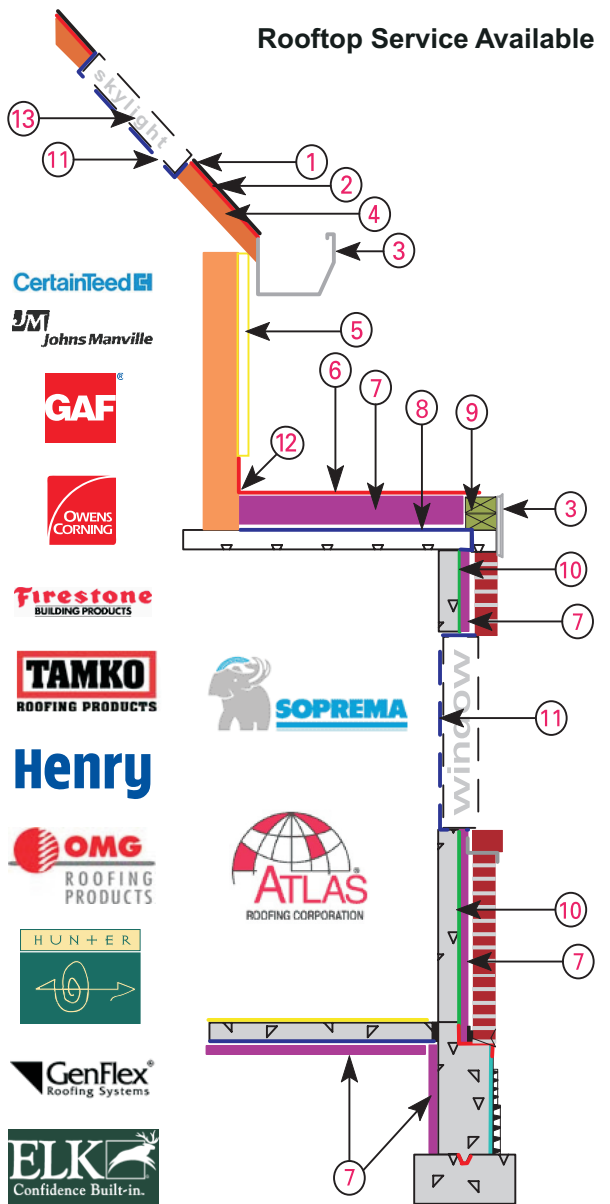

Shelter Distribution Inc. Commercial Systems Line Card

www.shelterdistribution.com

- 1) Steep Slope Roofing Systems** Shingles, Wood Shingles, Slate; Standing Seam Metal, Cements & Coatings, Roofing Accessories, Fasteners
- 2) Underlayments** Felt Paper, Ice & Water Barrier
- 3) Custom Metals** Gutters, Downspouts, Drip Edge, Coping Gravel Stop, Copper and Aluminum Sheets and Rolls, Sheet Lead
- 4) Substrates** Plywood, Vented Nail Board
- 5) Siding** Wood Shingles, Cementitious Clapboards, Vinyl
- 6) Flat Roof Systems** EPDM, PVC, TPO, Modified Bitumen, BUR, Cements/Coatings
- 7) Rigid Insulations**

Use the **Shelter Tapered Insulation dept.** for profitable, custom tapered roof systems with presentation drawings

Polyisocyanurate, Isoboard Tapered Panel/ Crickets Tapered Edge/Cant, Extruded Polystyrene, Fiberboard, Nailboard/ Isovent, EPS, Fiberboard

- 8) Air & Vapor Barriers**
 - 9) Lumber Pressure** Treated Nailers, Plywood
 - 10) Cavity Wall Air & Vapor Barrier Systems** Sheet Membrane, Liquid Membranes, Sealants insulation
 - 11) Door & Window Flashing** Sheet Membrane, Sealants
 - 12) Expansion Joints**
 - 13) Skylights** Wasco, Thermo Vu, American
- Roofing Accessories** Milcor Hatchets, ROOF DRAINS – Zurn, Marathon, Josam; Walkway Pads, Lead Hi-Hats, Portals Plus Accessories, PAVERS – Hanover, Westile
Fasteners Carlisle, Fast 100 System, Olympic, Johns Manville, Zamac, Coil Nails, Bulk Nails, Cap Nails, Stainless Steel Nails, Copper Nails.