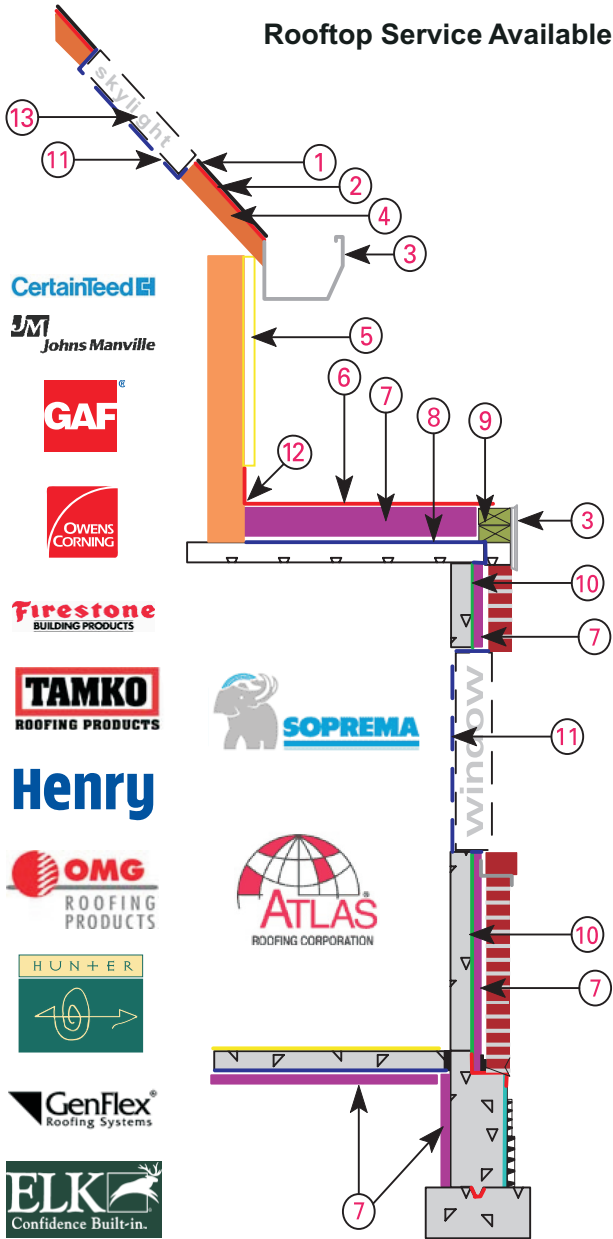

Shelter Distribution Inc. Commercial Systems Line Card

www.shelterdistribution.com

- 1) Steep Slope Roofing Systems** Shingles, Wood Shingles, Slate; Standing Seam Metal, Cements & Coatings, Roofing Accessories, Fasteners
- 2) Underlayments** Felt Paper, Ice & Water Barrier
- 3) Custom Metals** Gutters, Downspouts, Drip Edge, Coping Gravel Stop, Copper and Aluminum Sheets and Rolls, Sheet Lead
- 4) Substrates** Plywood, Vented Nail Board
- 5) Siding** Wood Shingles, Cementitious Clapboards, Vinyl
- 6) Flat Roof Systems** EPDM, PVC, TPO, Modified Bitumen, BUR, Cements/Coatings
- 7) Rigid Insulations**

Use the **Shelter Tapered Insulation dept.** for profitable, custom tapered roof systems with presentation drawings

Polyisocyanurate, Isoboard Tapered Panel/ Crickets Tapered Edge/Cant, Extruded Polystyrene, Fiberboard, Nailboard/ Isovent, EPS, Fiberboard

FOUR LOUISIANA LOCATIONS TO SERVE YOU

Harahan
1420 Sams Ave.
PH: (504) 733-9799
FAX: (504) 733-9850

Lafayette Wood Works
3004 Cameron St.
PH: (337) 233-5250
FAX: (337) 233-1147

Lafayette
114 Spring St.
PH: (337) 235-2289
FAX: (337) 235-1180