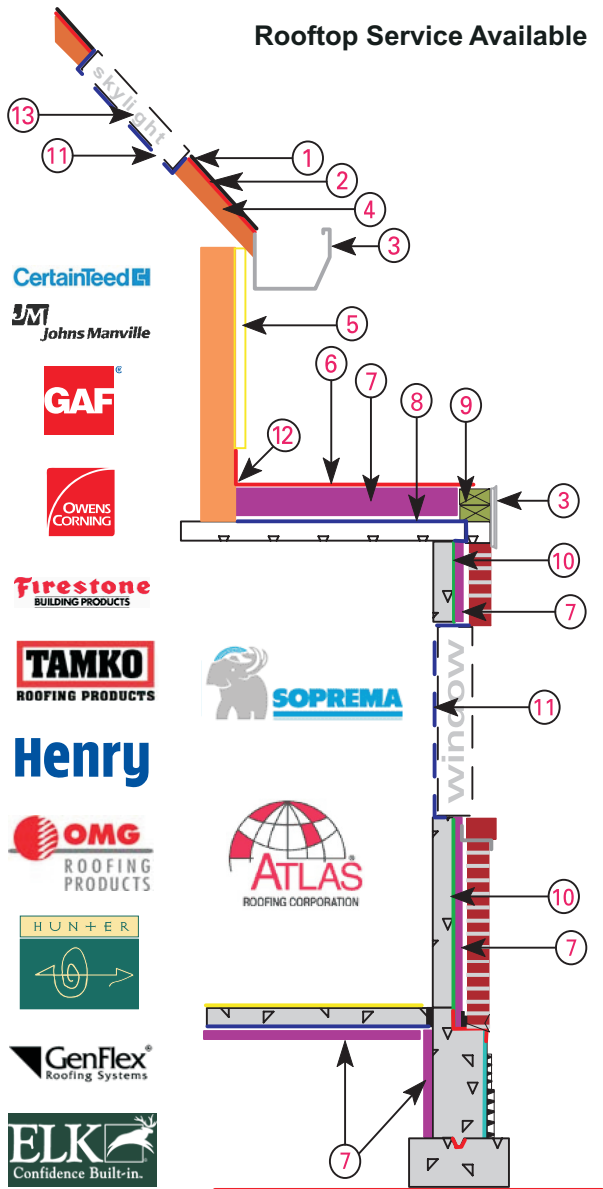

Shelter Distribution Inc. Commercial Systems Line Card

www.shelterdistribution.com

- 1) **Steep Slope Roofing Systems** Shingles, Wood Shingles, Slate; Standing Seam Metal, Cements & Coatings, Roofing Accessories, Fasteners
- 2) **Underlayments** Felt Paper, Ice & Water Barrier
- 3) **Custom Metals** Gutters, Downspouts, Drip Edge, Coping Gravel Stop, Copper and Aluminum Sheets and Rolls, Sheet Lead
- 4) **Substrates** Plywood, Vented Nail Board
- 5) **Siding** Wood Shingles, Cementitious Clapboards, Vinyl
- 6) **Flat Roof Systems** EPDM, PVC, TPO, Modified Bitumen, BUR, Cements/Coatings
- 7) **Rigid Insulations**

Use the **Shelter Tapered Insulation dept.** for profitable, custom tapered roof systems with presentation drawings

Polyisocyanurate, Isoboard Tapered Panel/ Crickets Tapered Edge/Cant, Extruded Polystyrene, Fiberboard, Nailboard/ Isovent, EPS, Fiberboard

- 8) **Air & Vapor Barriers**
 - 9) **Lumber Pressure** Treated Nailers, Plywood
 - 10) **Cavity Wall Air & Vapor Barrier Systems** Sheet Membrane, Liquid Membranes, Sealants insulation
 - 11) **Door & Window Flashing** Sheet Membrane, Sealants
 - 12) **Expansion Joints**
 - 13) **Skylights** Wasco, Thermo Vu, American
- Roofing Accessories** Milcor Hatchets, ROOF DRAINS – Zurn, Marathon, Josam; Walkway Pads, Lead Hi-Hats, Portals Plus Accessories, PAVERS – Hanover, Westile
- Fasteners** Carlisle, Fast 100 System, Olympic, Johns Manville, Zamac, Coil Nails, Bulk Nails, Cap Nails, Stainless Steel Nails, Copper Nails.