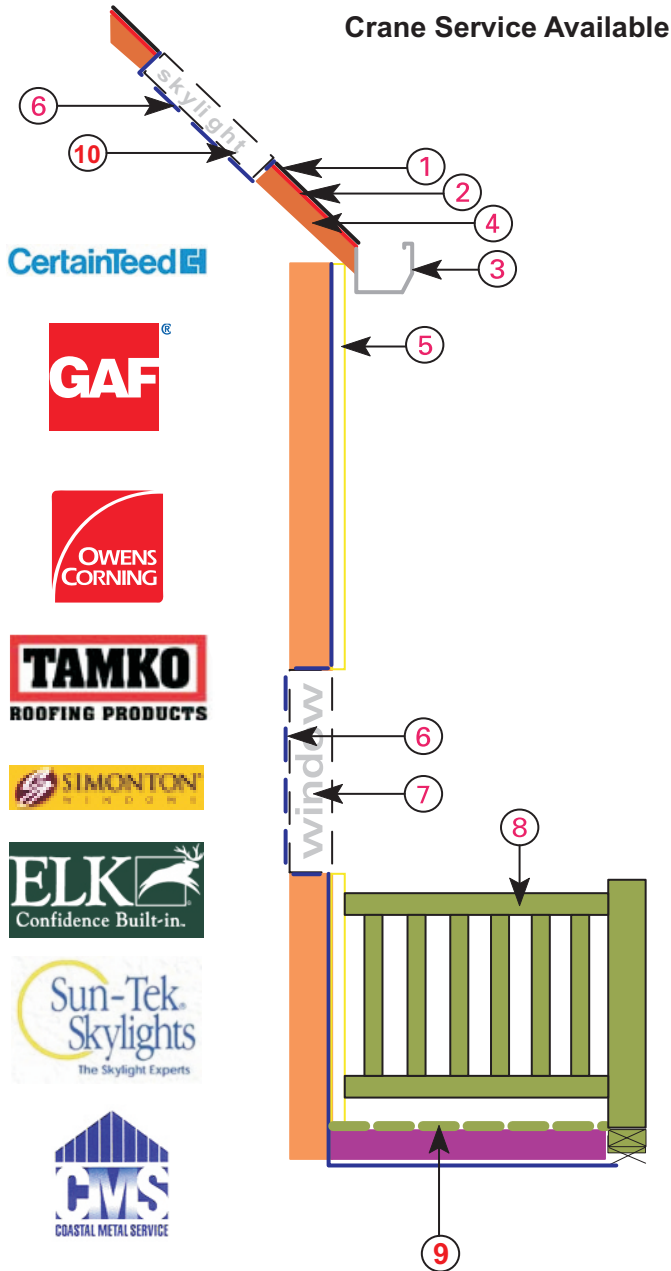

# Shelter Distribution Inc. Residential Systems Line Card

[www.shelterdistribution.com](http://www.shelterdistribution.com)

**1) Steep Slope Roofing Systems SHINGLES**– Tamko; Elite, Heritage, Lamerte; Certain Teed; X125, Landmark Series, Horizon, Carriage House, Grand Manor; Owens Corning; Pro 30, Supreme 25; GAF; Royal Sovereign, Timberline Series, Slateline; Elk; Prestique; Wood Shingles, Slate, Imitation Slate– Ecostar Majestic Slates; **STANDING SEAM METAL** – Coastal Metal, Atas, Fabral, **METAL SALES**– Tamko, Johns Manville, Henry, Firestone, GAF