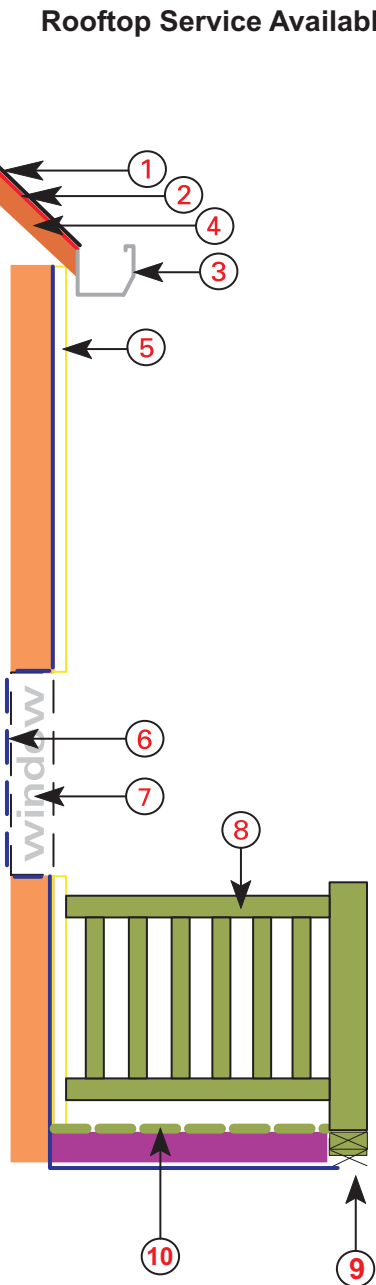

## Rooftop Service Available

**1) Steep Slope Roofing Systems SHINGLES**— *Tamko* - Elite, Heritage; *Certain Teed* - XT25, Landmark, Horizon, Carriage House, Grand Manor; *GAF* - Royal Sovereign, Timberline Series, Slateline; *Elk* - Prestique; Wood Shingles, Slate, Imitation Slate – Ecostar Majestic, Inspire, Lamarite; **STANDING SEAM METAL** – *Coastal Metal, Atas*