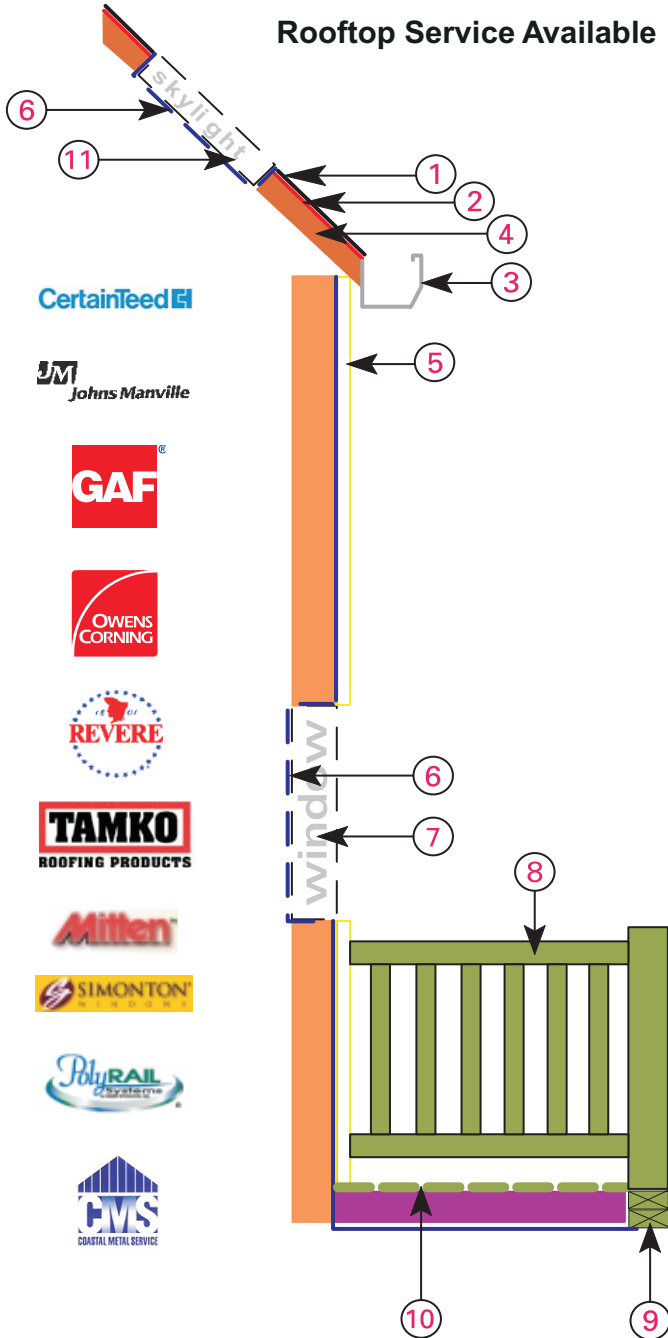

# Quality Roofing Supply Inc. Residential Systems Line Card

[www.qualityroofingsupply.com](http://www.qualityroofingsupply.com)

## Rooftop Service Available

**1) Steep Slope Roofing Systems SHINGLES**– Tamko; Elite, Heritage, Lamerite; **Certain Teed**; Xt25, Landmark Series, Horizon, Carriage House, Grand Manor; Owens Corning, Pro 30, Supreme 25; **GAF**; Royal Sovereign, Timberline Series, Slateline; **ELK**; Prestique; Wood Shingles, Slate, Imitation Slate – Ecostar, Inspire Slates; **STANDING SEAM METAL** – Costal Metals, Atas, Fabral, American Architectural  
**Cements/Coatings** – Roof Cement, Aluminum Coatings Elastomeric Coatings, Calbar Paint, Asphalt Primer  
**Fasteners** Coil Nails, Eg Roof Nails, Copper Nails, Trim Nails, Cap Nails, Rivets, Screws  
**Roofing Accessories** Ridge Vent, Aluminum, Roll Vent, Plastic Flanges, Louvers & Vents, Snowguards