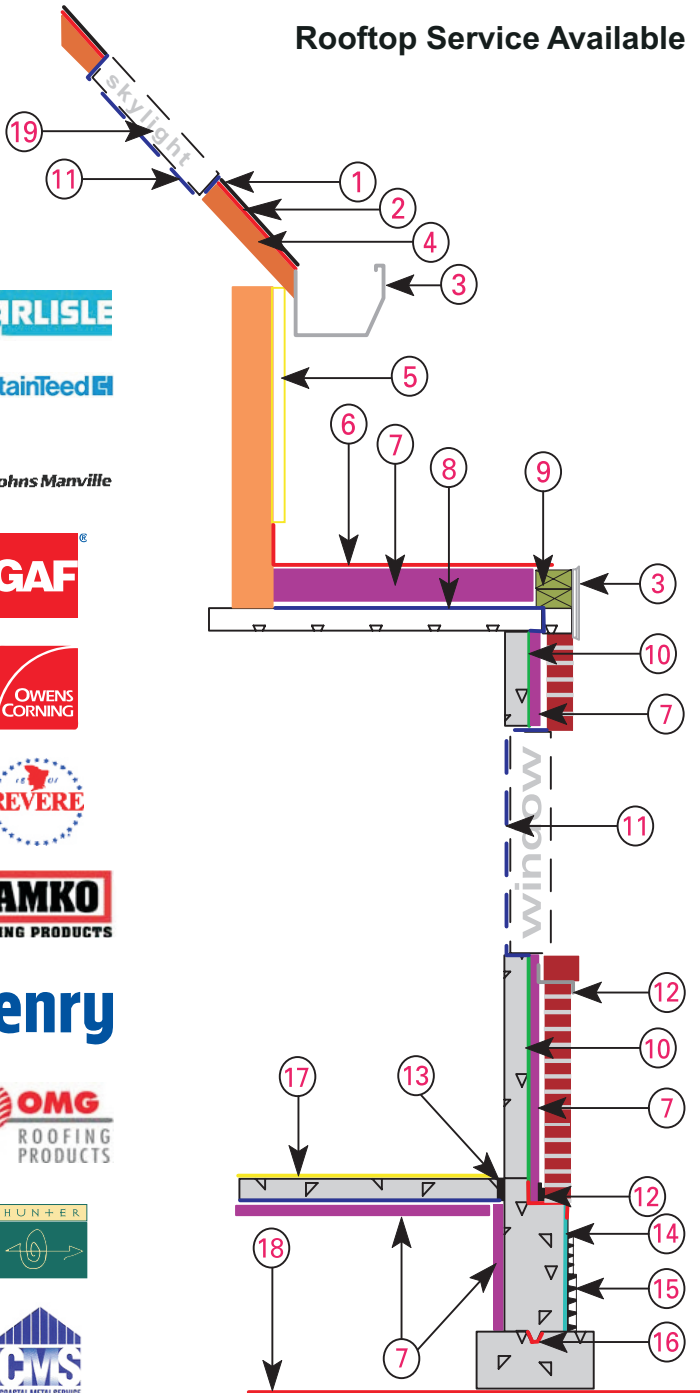

Quality Roofing Supply Inc. Commercial Systems Line Card

www.qualityroofingsupply.com

Rooftop Service Available

CARLISLE

CertainTeed

JM
Johns Manville

GAF

OWENS CORNING