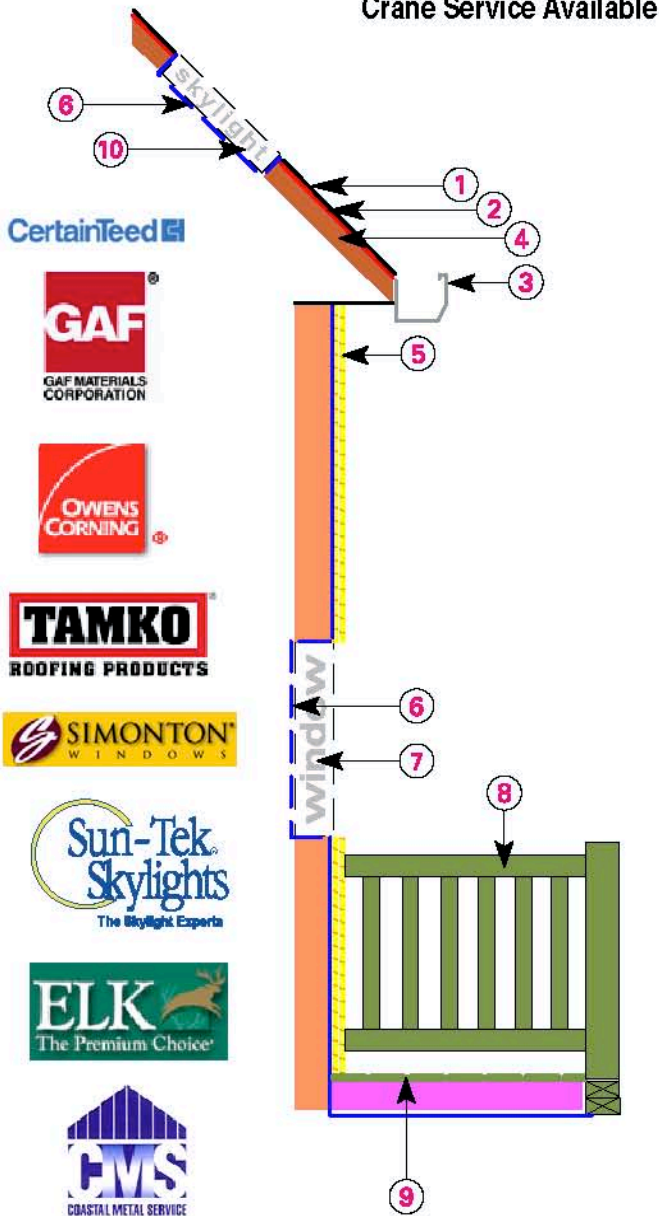

Crane Service Available

CertainTeed

1) Steep Slope Roofing Systems SHINGLES-- Tamko; Elite, Heritage, Lamerite; CertainTeed; X125, Landmark Series, Horizon, Carriage House, Grand Manor; Owens Corning; Pro 30, Supreme 25; GAF; Royal Sovereign, Timberline Series, Slateline; Elk; Prestique; Wood Shingles, Slate, Imitation Slate--Ecostar Majestic Slates; **STANDING SEAM METAL**--Coastal Metal, Atas, Fabral, METAL SALES--Tamko, Johns Manville, Henry, Firestone, GAF