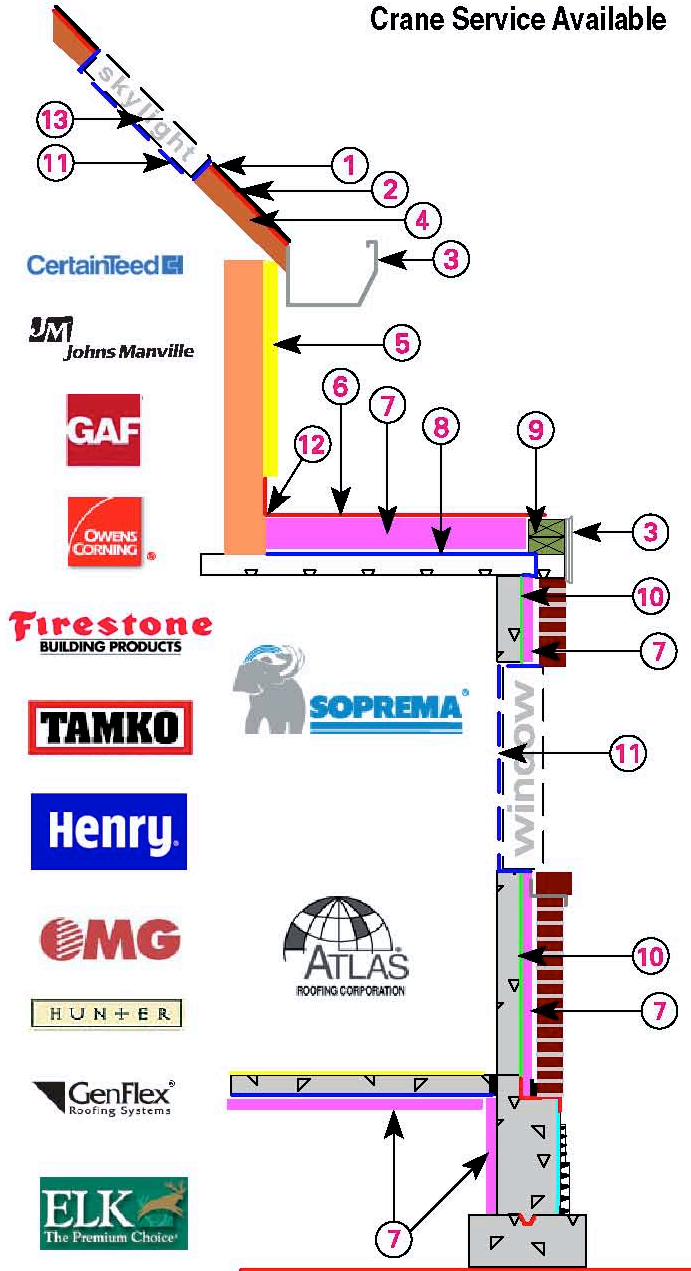

Crane Service Available

- 1) Steep Slope Roofing Systems** Shingles, Wood Shingles, Slate; Standing Seam Metal, Cements & Coatings, Roofing Accessories, Fasteners
- 2) Underlayments** Felt Paper, Ice & Water Barrier
- 3) Custom Metals** Gutters, Downspouts, Drip Edge, Coping, Gravel Stop, Copper and Alumimun Sheets and Rolls, Sheet Lead
- 4) Substrates** Plywood, Vented Nail Board
- 5) Siding** Wood Shingles, Cementious Clapboards, Vinyl
- 6) Flat Roof Systems** EPDM, PVC, TPO, Modified Bitumen, BUR, Cements/Coatings
- 7) Rigid Insulations**

Use the **JGA Tapered Insulation Dept.** for profitable, custom tapered roof systems with presentation drawings

Polyisocyanurate, Isoboard Tapered Panel / Crickets Tapered Edge/Cant, Extruded Polystyrene, Fiberboard, Nailboard/ Isovent, EPS, Fiberboard