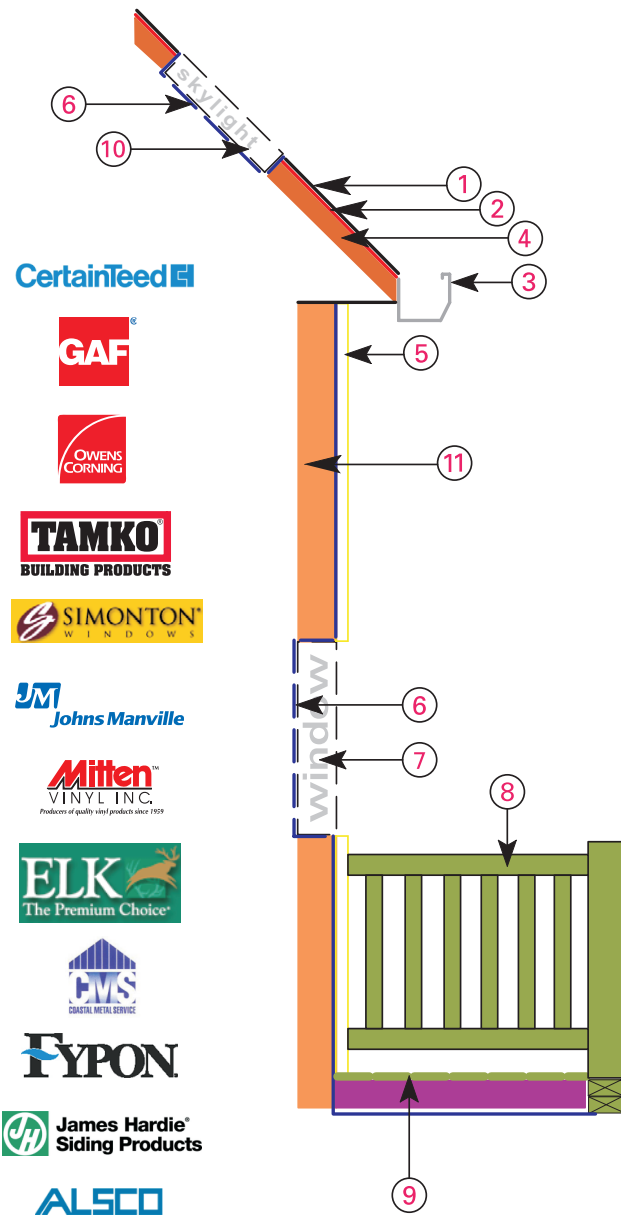

BEST DISTRIBUTING CO.

Residential Systems

WWW.BESTDIST.COM

- 1) Steep Slope Roofing Systems** - Shingles, Slate, Imitation Slate, Wood Shake, Composite Roofing Products, Modified Asphalt Rolls, EPDM, TPO & PVC Systems
- Metal Roofing** – Architectural and Agricultural panels, Standard and Custom Trim, Ventilation and Accessories
- Cements/Coatings** - Roof Cement, Aluminum Coatings, Elastomeric Coatings, Asphalt Primer, Caulking, Modified Adhesive
- Fasteners** - Coil Nails, EG Roof Nails, Copper Nails, Stainless Nails, Trim Nails, Cap Nails, Rivets, Screws & Plates
- Roofing Accessories** - Plastic Ridge Vent, Aluminum Ridge Vent, Roll Vent, Pipe Flanges, Louvers & Box Vents, Snow guards, Edge Metal, Soffit & Fascia
- 2) Underlayments** – Asphalt Felts-- ASTM Felts, #15 & #30, Synthetic Underlayments; Ice & Water shield
- 3) Metals** - Copper Sheets & Coils, G-90 Galvanized Sheets, Aluminum Sheets, Painted Steel and Aluminum, Sheet Lead, Coil Stock, Solder; **Gutter and Accessories** - Copper, Painted Aluminum, Galvanized, Edge Metal, Ridge Roll; Aluminum Soffit
- 4) Substrates** - Plywood, Nail Board, Vented Nail Board
- 5) Siding** – Vinyl Siding, Fiber Cement Siding, Galvanized and Painted Steel Siding, Standard and Custom Trims, Accessories, Mid-America Shutters, Gable Louvers & Vents, Mount Blocks, Soffit, Caulk, House Wrap
- 6) Door & Window Flashings** - Sheet Membrane, Formed Metal Flashings, Sealants, Caulking
- 7) Windows & Doors** – New Construction and Replacement, Vinyl Double and Single Hung, Sliders, Casement, Glass Block, Bay and Bow, Patio Doors
- 8 & 9) Decking and Railing** - Composite Decking & Railing, Vinyl Decking & Railing, Composite and Vinyl Trim, Fasteners
- 10) Skylights, Tools & Accessories** – Fixed and Venting Skylights, Hand Tools, Brakes and Benders, Brushes, Brooms and Magnets, Fall Protection Systems
- 11) Building Insulation** – Fiberglass Batts and Rolls, Fiberglass Loose Fill, Cellulose Loose Fill, Foam Board Insulation, Poly Rolls, Ventilation Baffles and Accessories