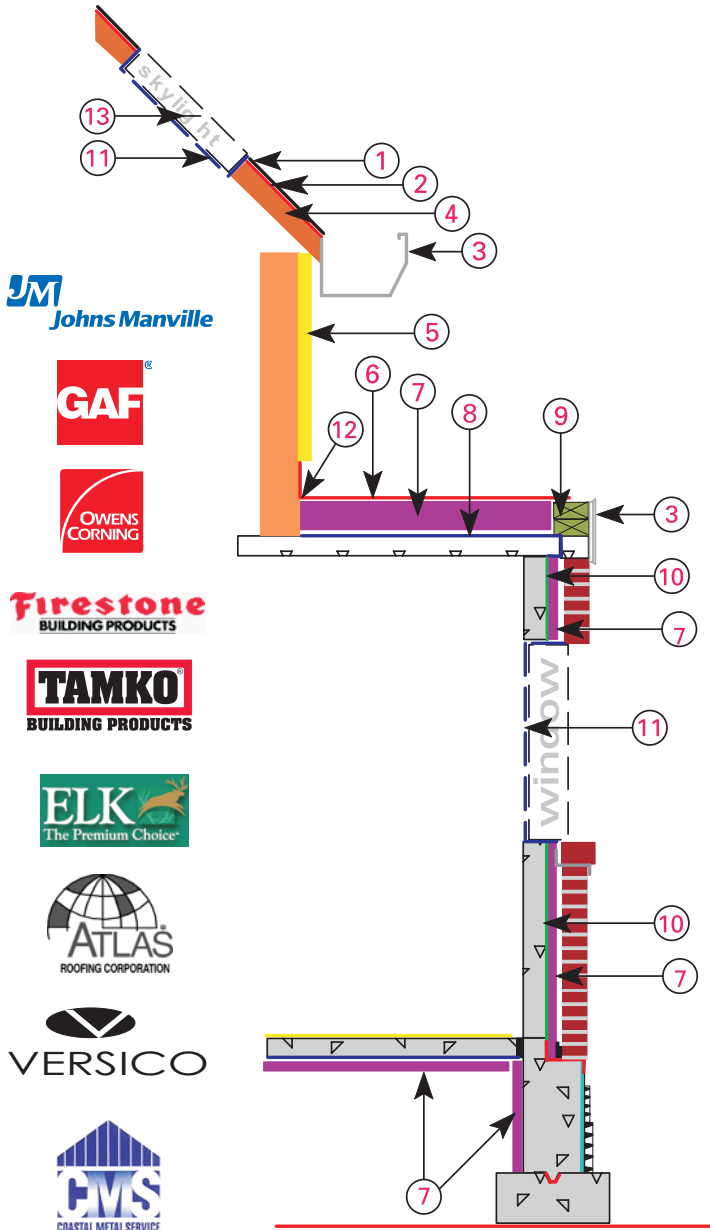

BEST DISTRIBUTING CO.

Commercial Systems

WWW.BESTDIST.COM

- 1) **Steep Slope Roofing Systems** - Shingles, Wood Shingles, Slate; Composite Roofing Products, Standing Seam Metal, Cements & Coatings, Ventilation, Pipe Flanges, Louvers & Box Vents, Edge Metal, Soffit & Fascia, Fasteners, Roofing Accessories
- 2) **Underlayments** - Felt Paper, Synthetic Underlayments, Ice & Water Barrier
- 3) **Custom Metals** - Gutters, Downspouts, Drip Edge, Coping, Gravel Stop, Copper, G-90 Galvanized and Aluminum Sheets and Rolls, Painted and Mill Finish Sheets, Lead Sheets and Boots, Custom Trim
- 4) **Substrates** - Plywood, Vented Nail Board
- 5) **Siding** - Vinyl Siding, Fiber Cement Siding, Galvanized and Painted Steel Siding, Standard and Custom Trims, Wood Shingles
- 6) **Flat Roof Systems** - EPDM, PVC, TPO, Modified Bitumen, BUR, Asphalt, Cements/Coatings, Caulking
- 7) **Rigid Insulations** -

Use the **Best Tapered Insulation Dept.** for profitable, custom tapered roof systems with presentation drawings

Polyisocyanurate, Iso Board Tapered Panel / Crickets, TaperedEdge/Cant, Extruded Polystyrene, Fiberboard, Nail Board / Vented Nail Board, EPS, Fiberboard, Dens Deck, Sheetrock